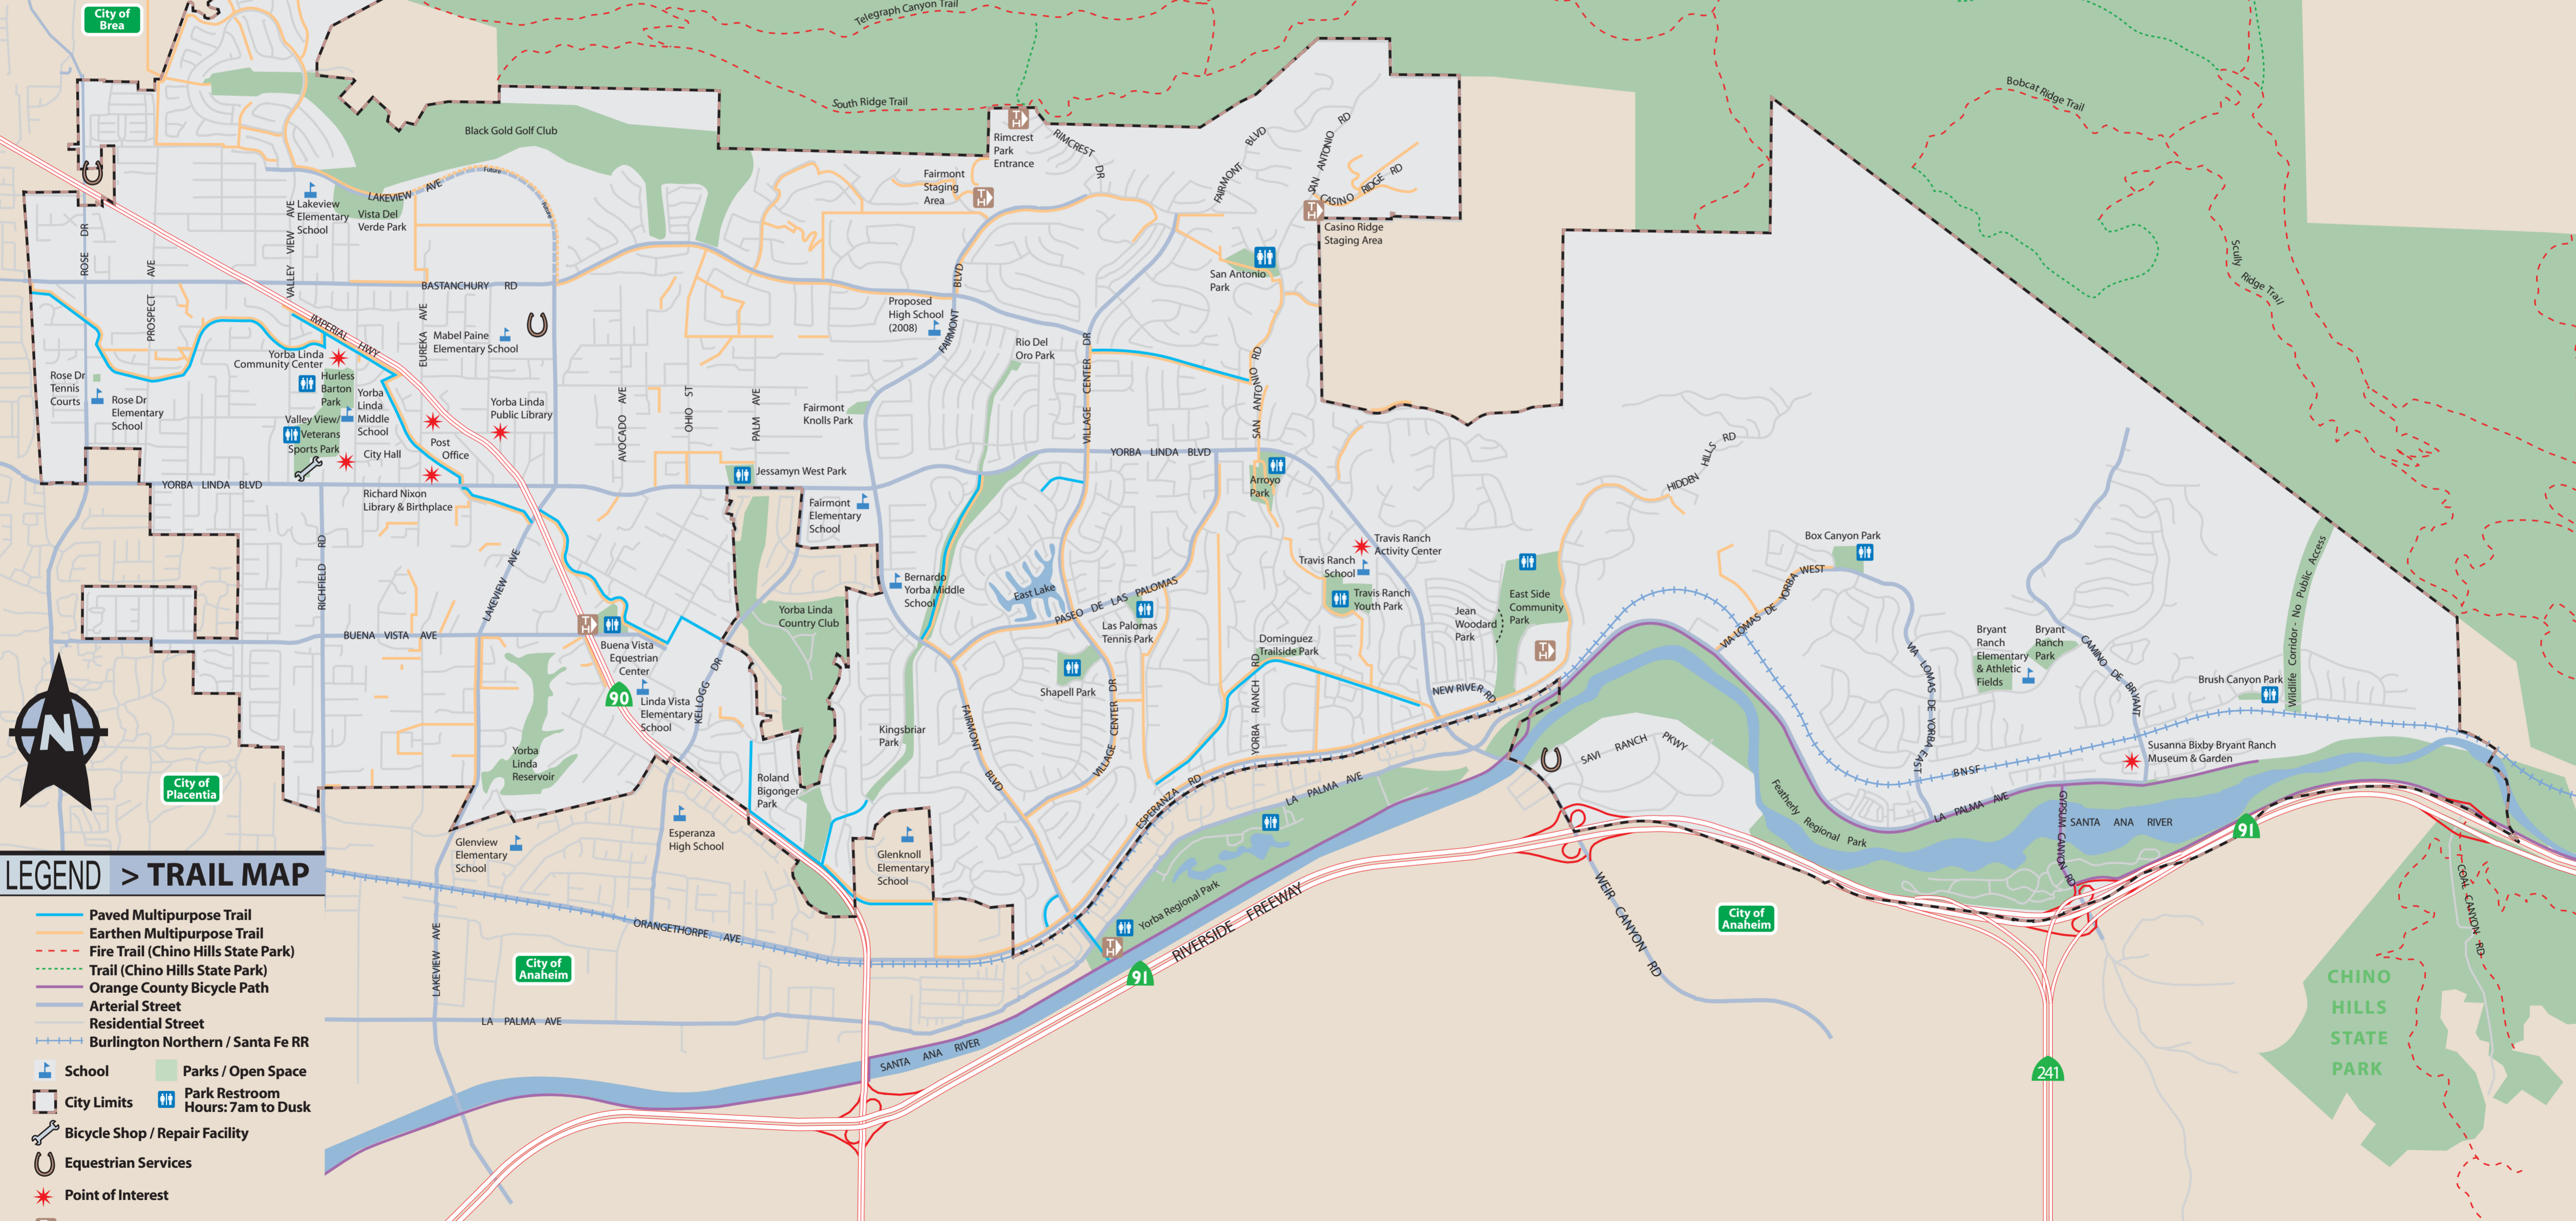

Access from City of Chino Hills (Soquel Canyon Parkway)

# CHINO HILLS STATE PARK

## LEGEND > TRAIL MAP

- Paved Multipurpose Trail
- Earthen Multipurpose Trail
- Fire Trail (Chino Hills State Park)
- Trail (Chino Hills State Park)
- Orange County Bicycle Path
- Arterial Street
- Residential Street
- +—+— Burlington Northern / Santa Fe RR
- School
- Parks / Open Space
- City Limits
- Park Restroom  
Hours: 7am to Dusk
- Bicycle Shop / Repair Facility
- Equestrian Services
- Point of Interest
- Trailhead / Staging Area