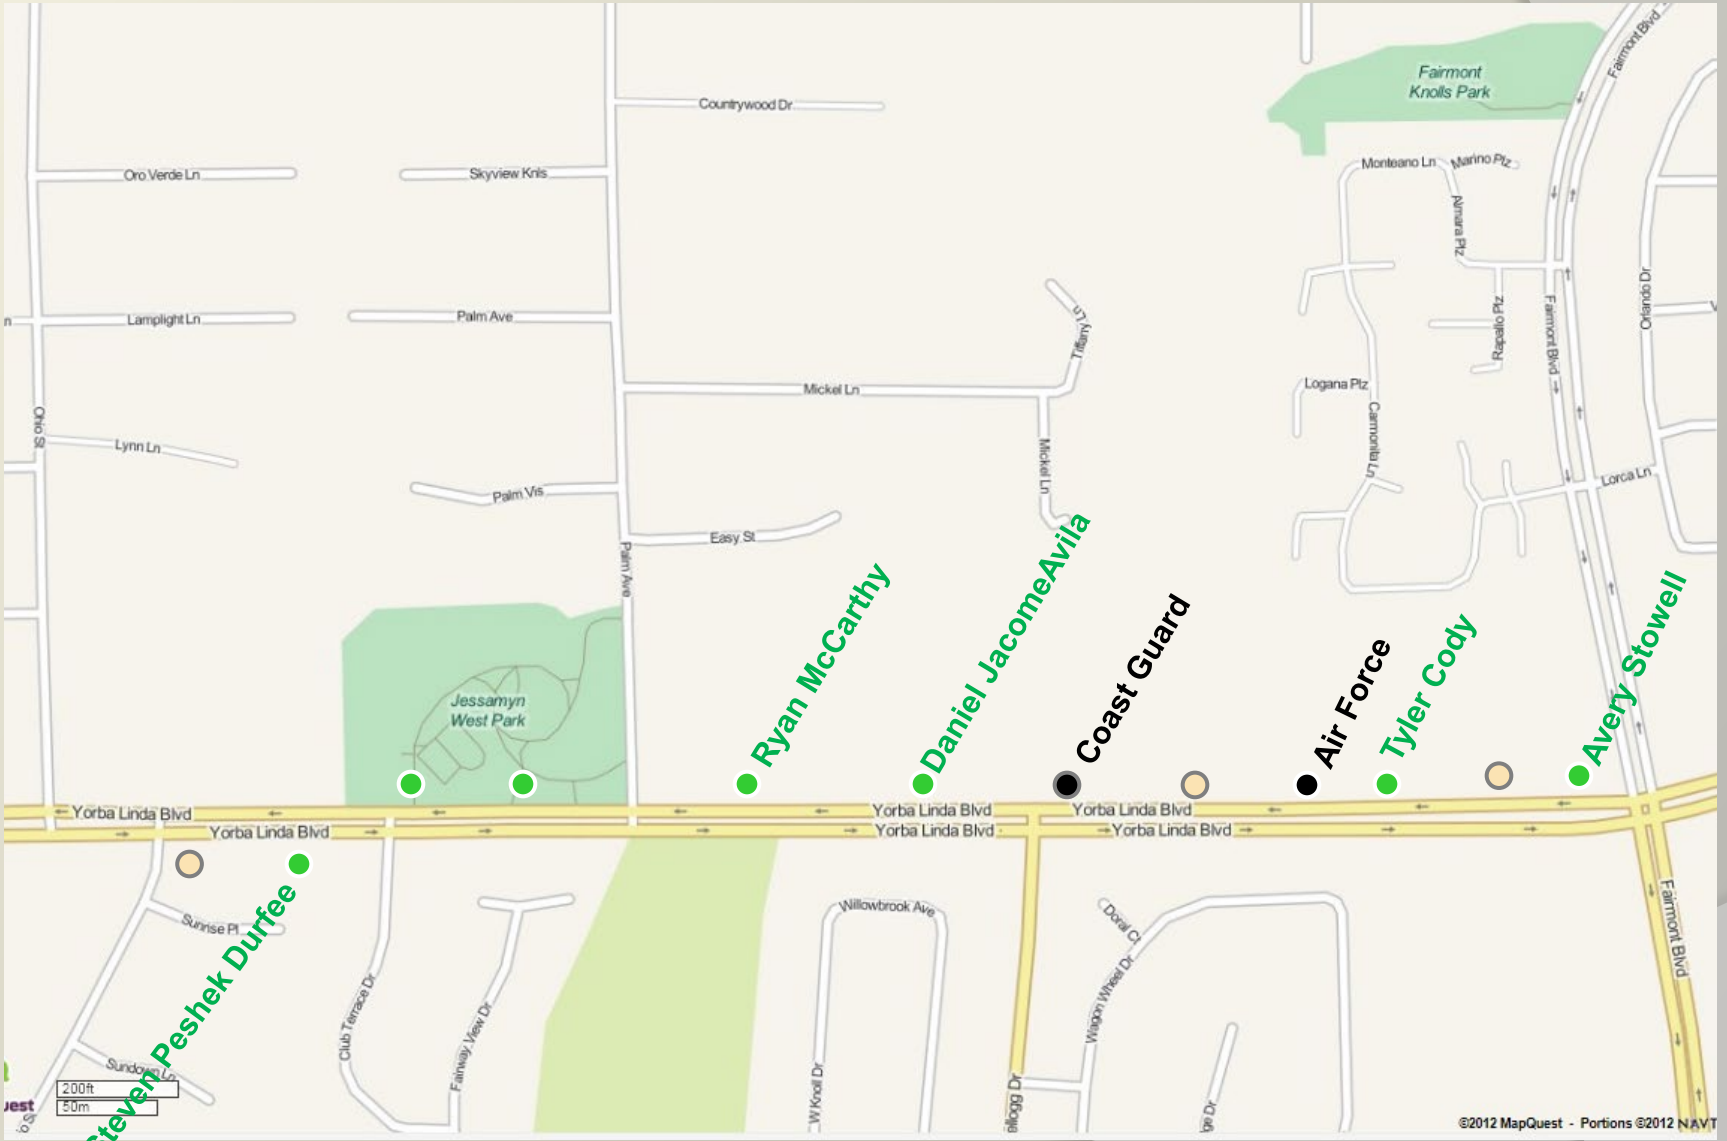

Military Street Banner Program

BLUE = Gold Star Banner
ORANGE = Gold Star Next of Kin
GREEN = Active-Duty Banners
BLACK = Branch Banners

○ SCE poles with obstructed views (no banners on these poles)

Park Place to Ohio Street

Ohio Street to Fairmont Blvd

Yorba Ranch Road to Avenida Adobe