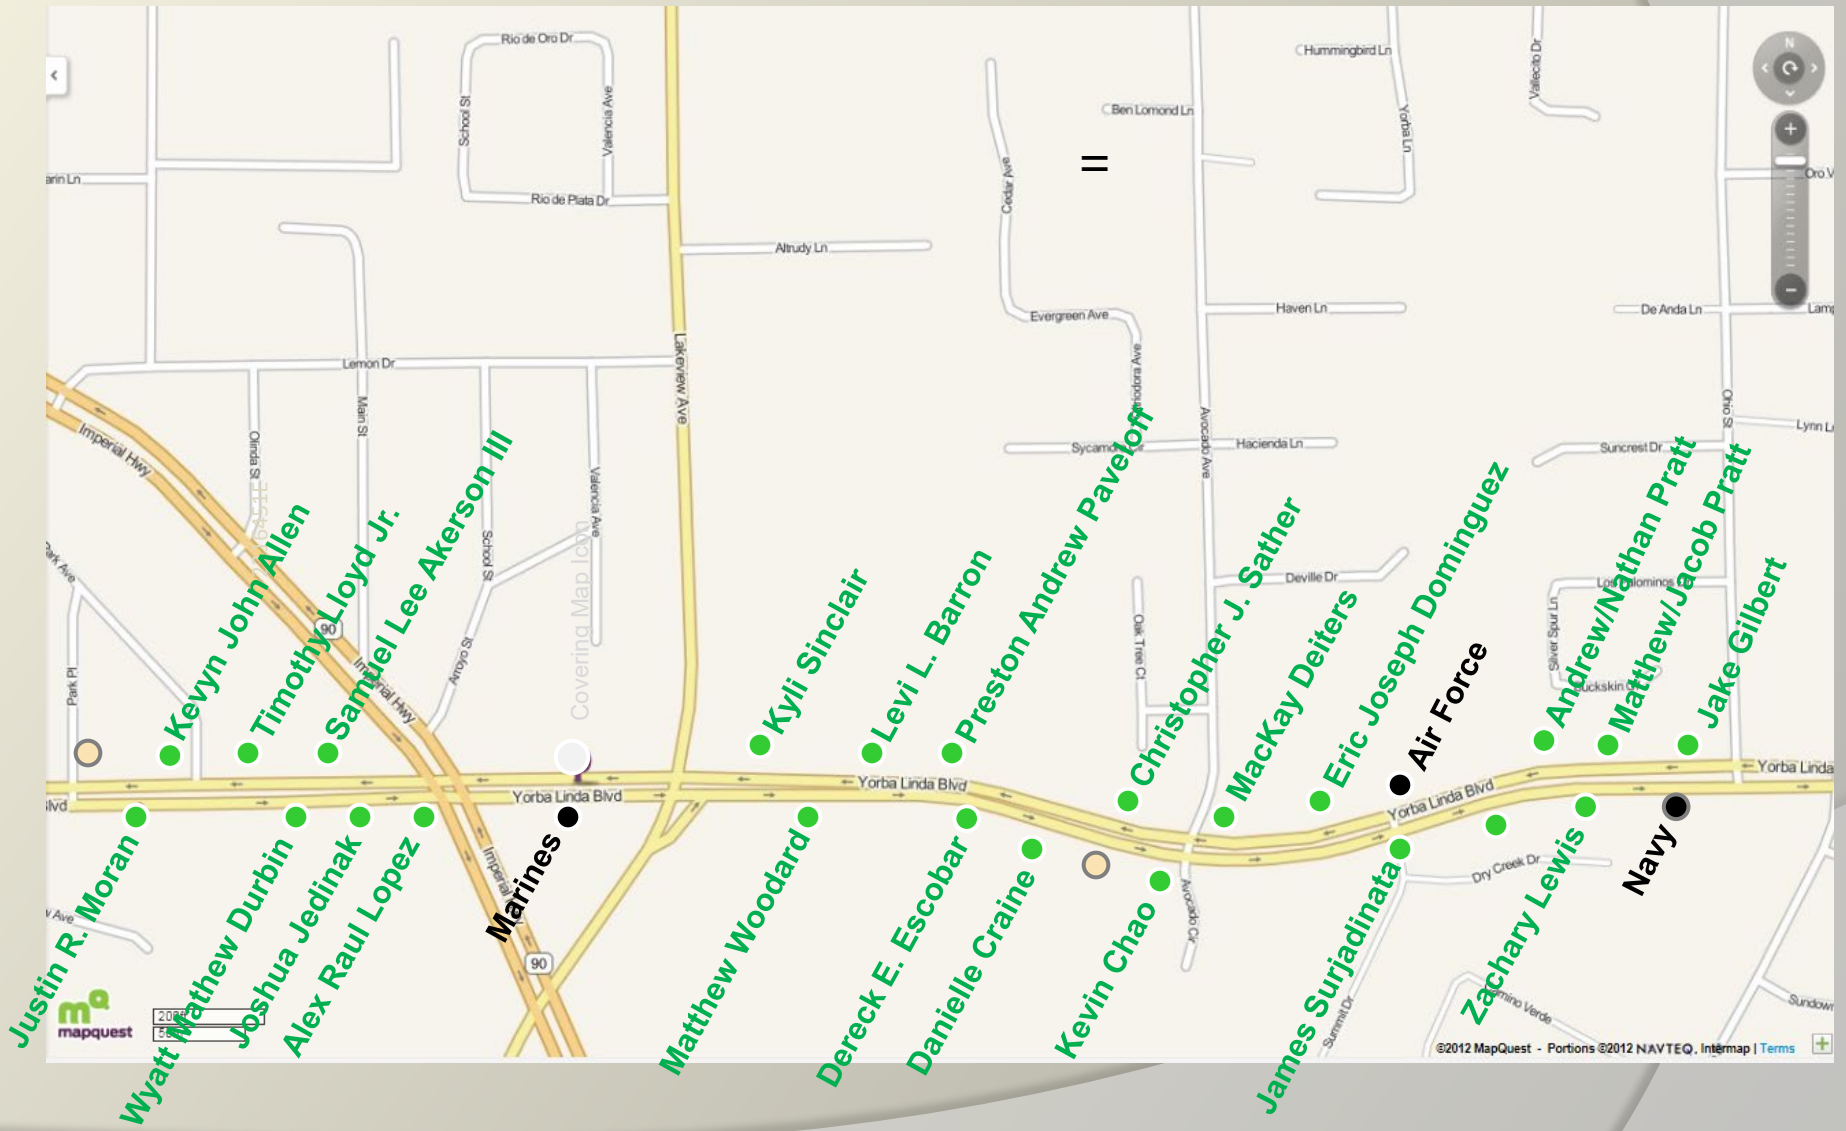

Military Street Banner Program

BLUE = Gold Star Banner
ORANGE = Gold Star Next of Kin
GREEN = Active-Duty Banners
BLACK = Branch Banners

○ SCE poles with obstructed views (no banners on these poles)

Park Place to Ohio Street

Ohio Street to Fairmont Blvd

Yorba Ranch Road to Avenida Adobe