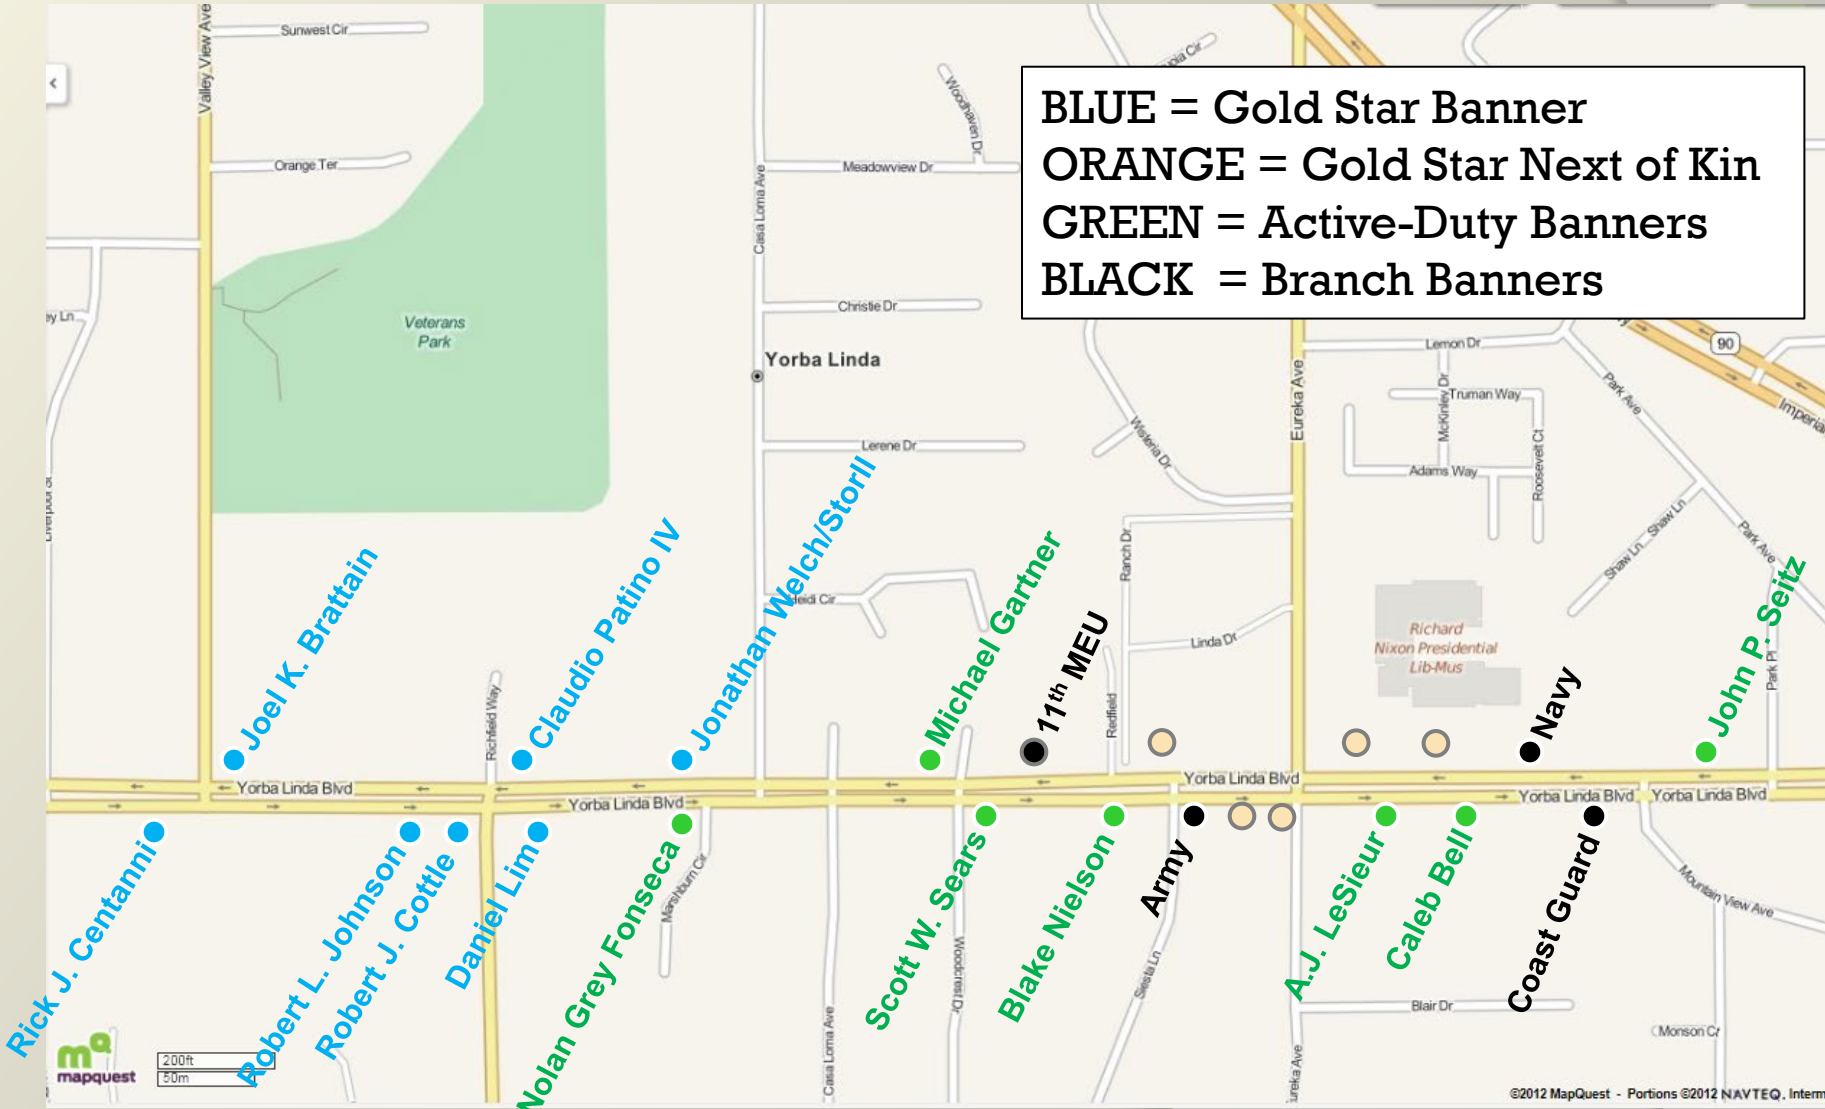

Military Street Banner Program

BLUE = Gold Star Banner
ORANGE = Gold Star Next of Kin
GREEN = Active-Duty Banners
BLACK = Branch Banners

○ SCE poles with obstructed views (no banners on these poles)

Park Place to Ohio Street

Ohio Street to Fairmont Blvd

Yorba Ranch Road to Avenida Adobe