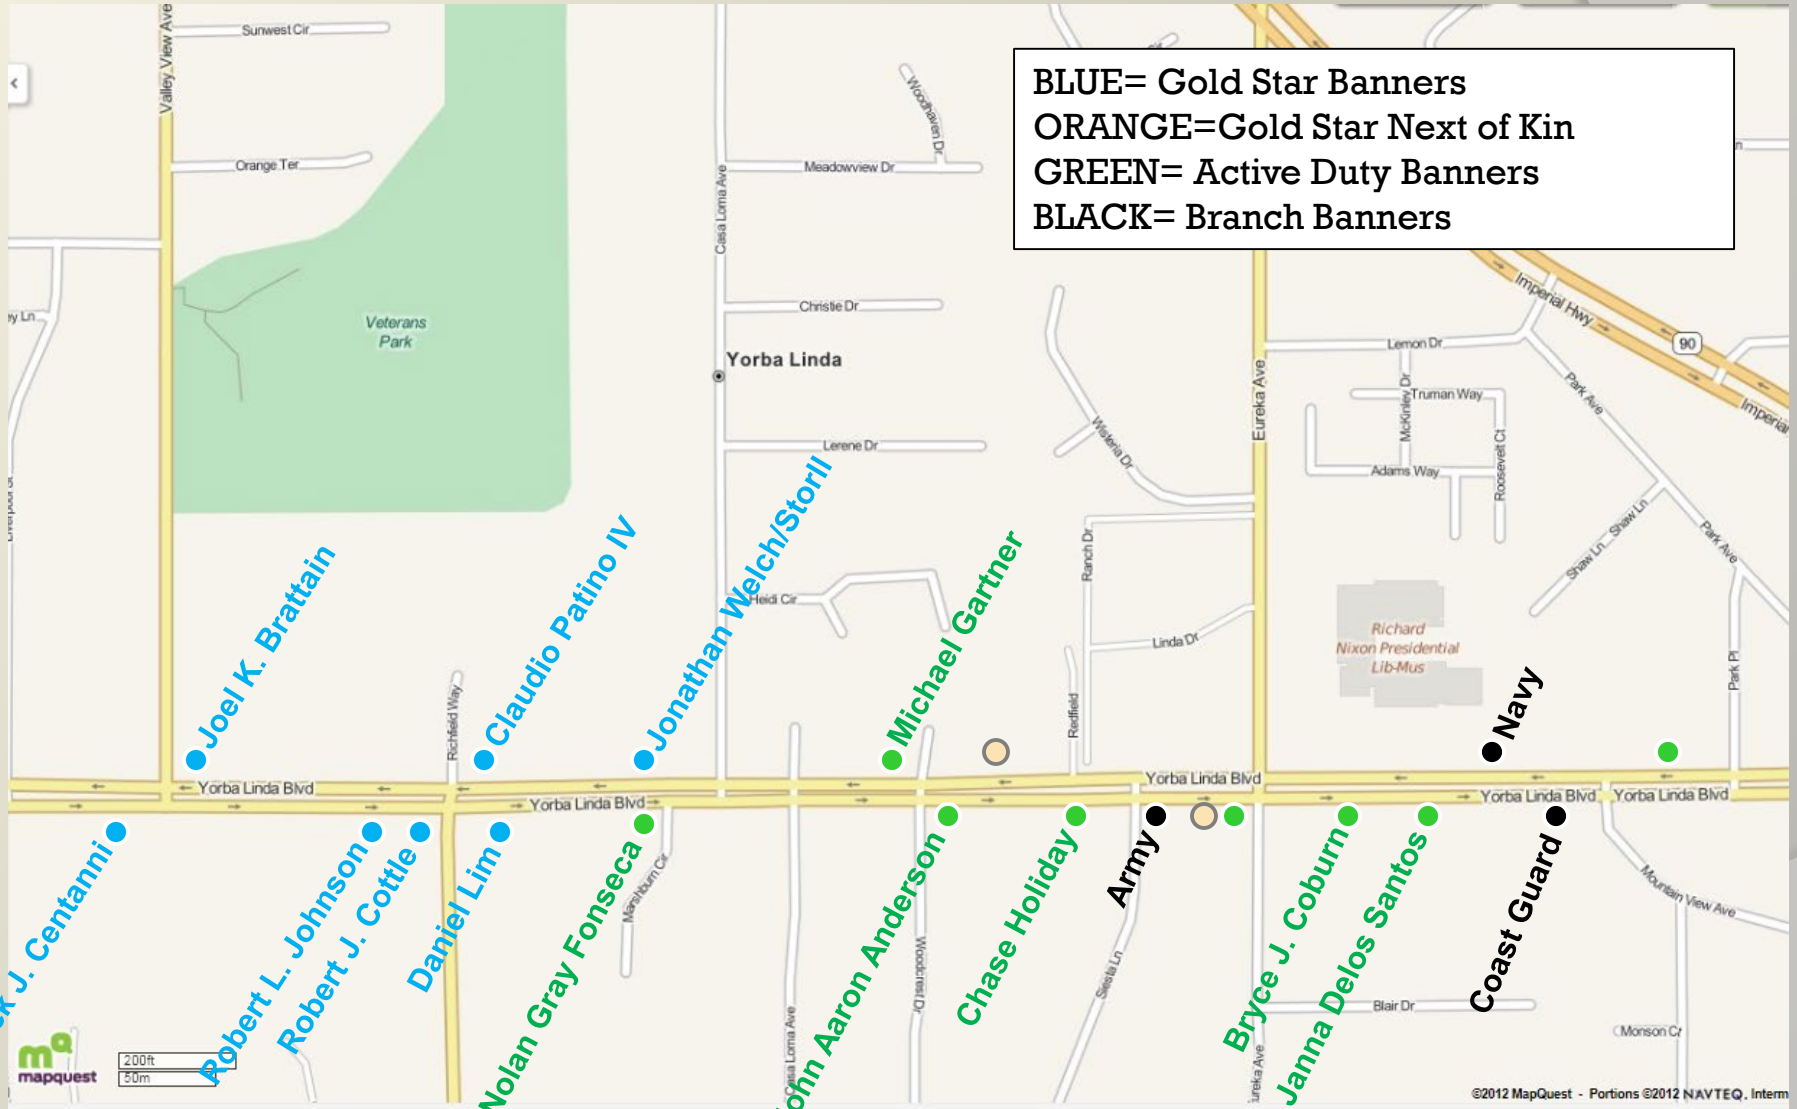

Valley View Avenue to Park Place

©2012 MapQuest - Portions ©2012 NAVTEQ, Intern

○ SCE poles with obstructed views (no banners on these poles)

Park Place to Ohio Street

Ohio Street to Fairmont Blvd

Fairmont Blvd to Village Center Drive

Yorba Ranch Road to Avenida Adobe

Avenida Adobe to Hidden Hills