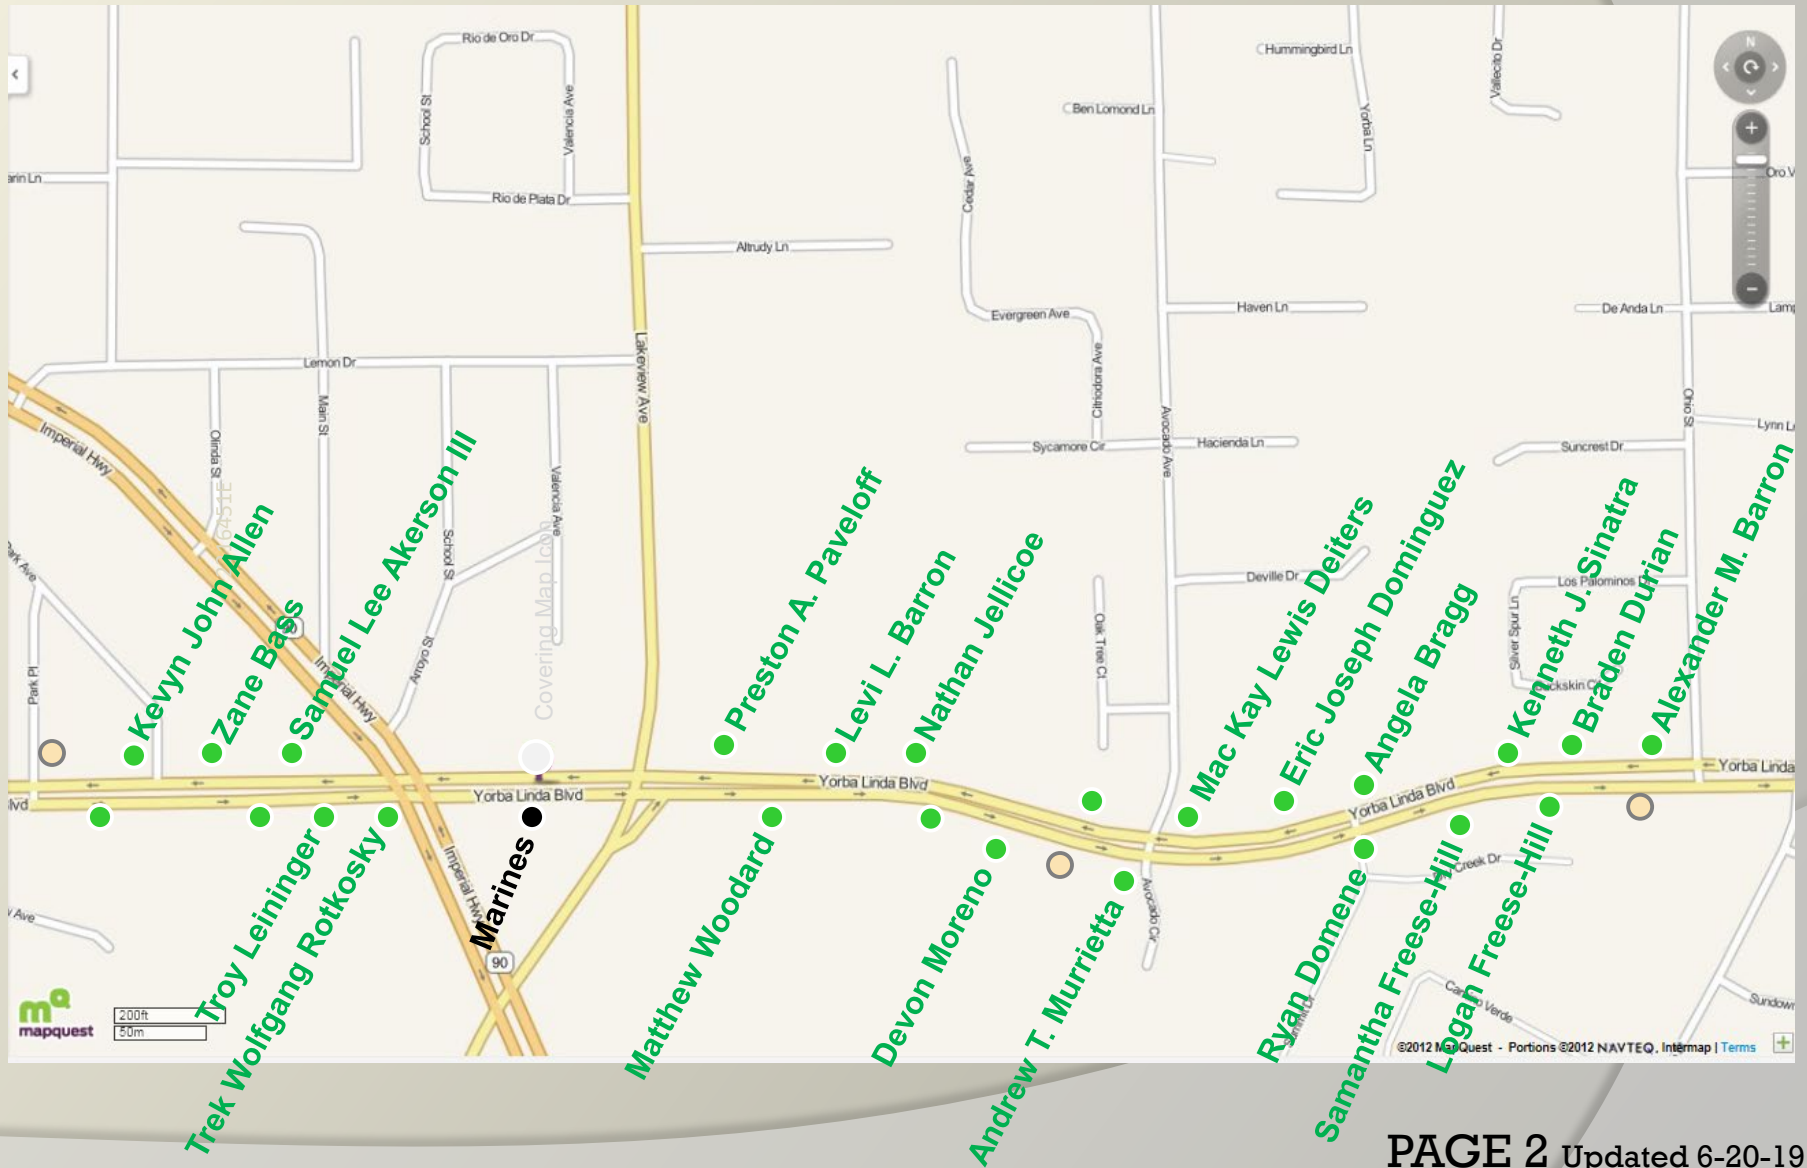

Valley View Avenue to Park Place

©2012 MapQuest - Portions ©2012 NAVTEQ, Intern

○ SCE poles with obstructed views (no banners on these poles)

Park Place to Ohio Street

Ohio Street to Fairmont Blvd

Fairmont Blvd to Village Center Drive

Yorba Ranch Road to Avenida Adobe

Avenida Adobe to Hidden Hills