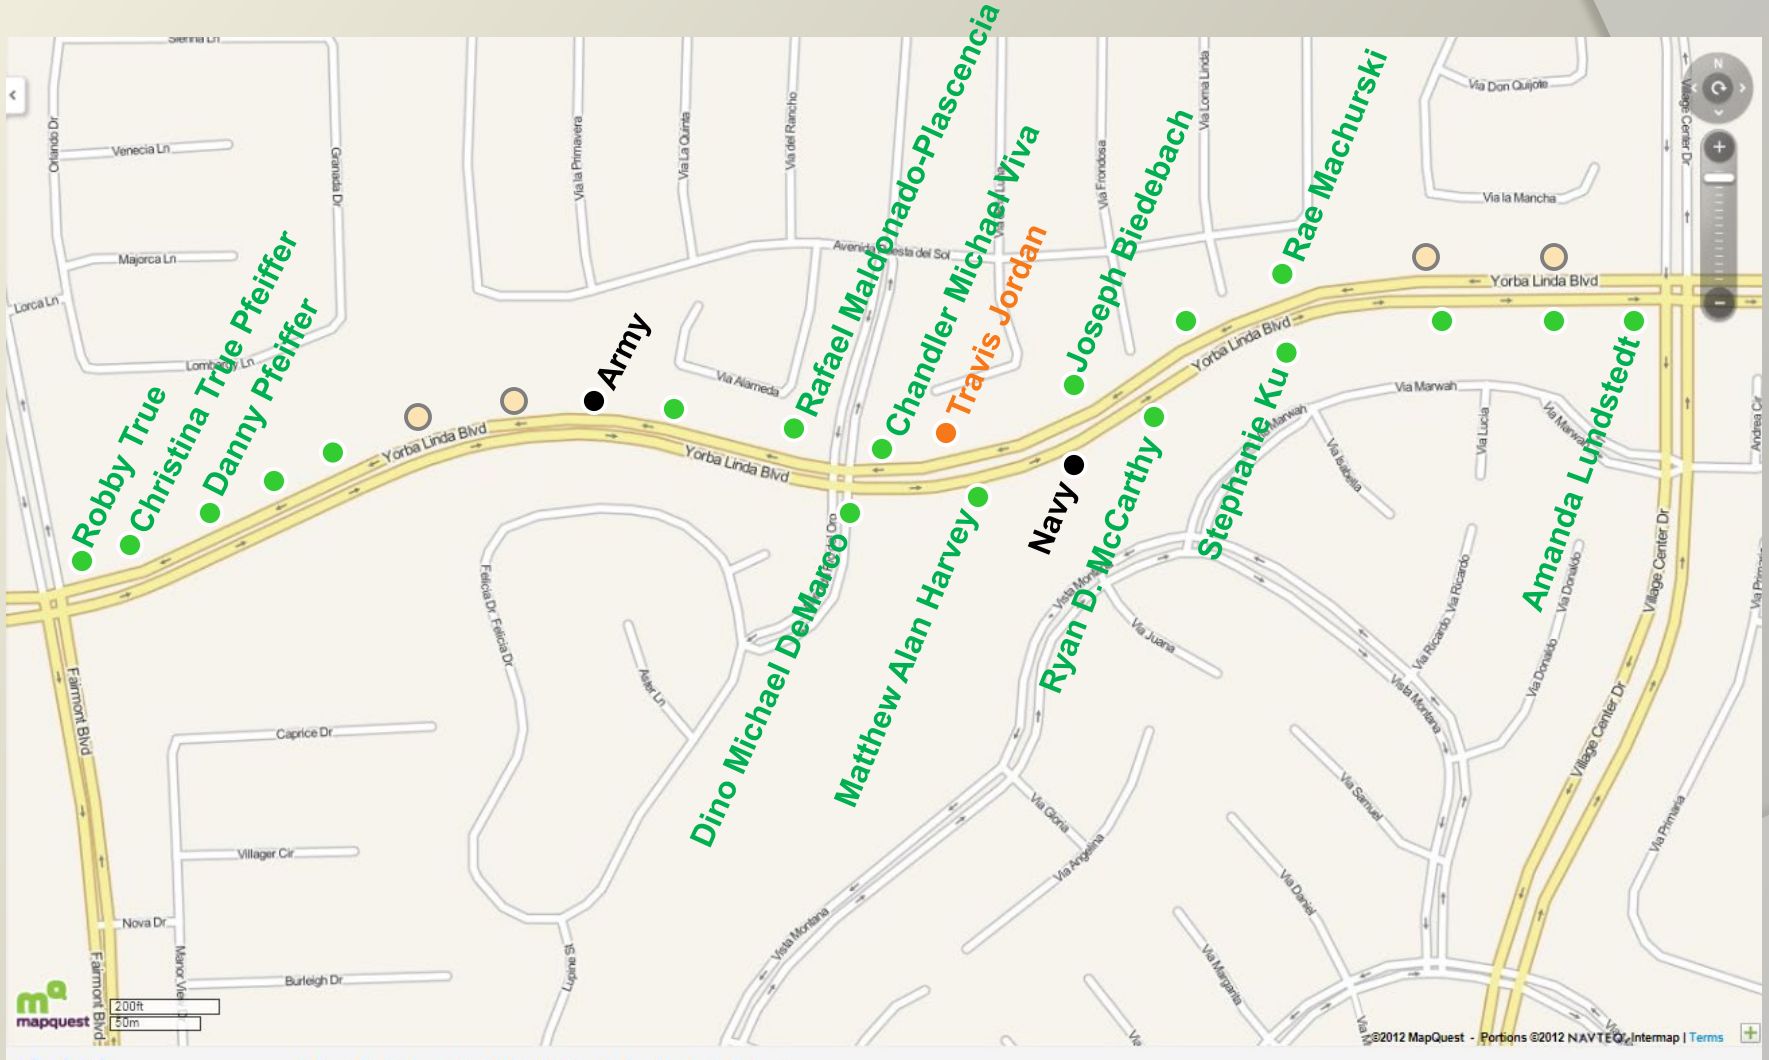

Valley View Avenue to Park Place

©2012 MapQuest - Portions ©2012 NAVTEQ, Intern

○ SCE poles with obstructed views (no banners on these poles)

Park Place to Ohio Street

Ohio Street to Fairmont Blvd

Fairmont Blvd to Village Center Drive

Yorba Ranch Road to Avenida Adobe

Avenida Adobe to Hidden Hills