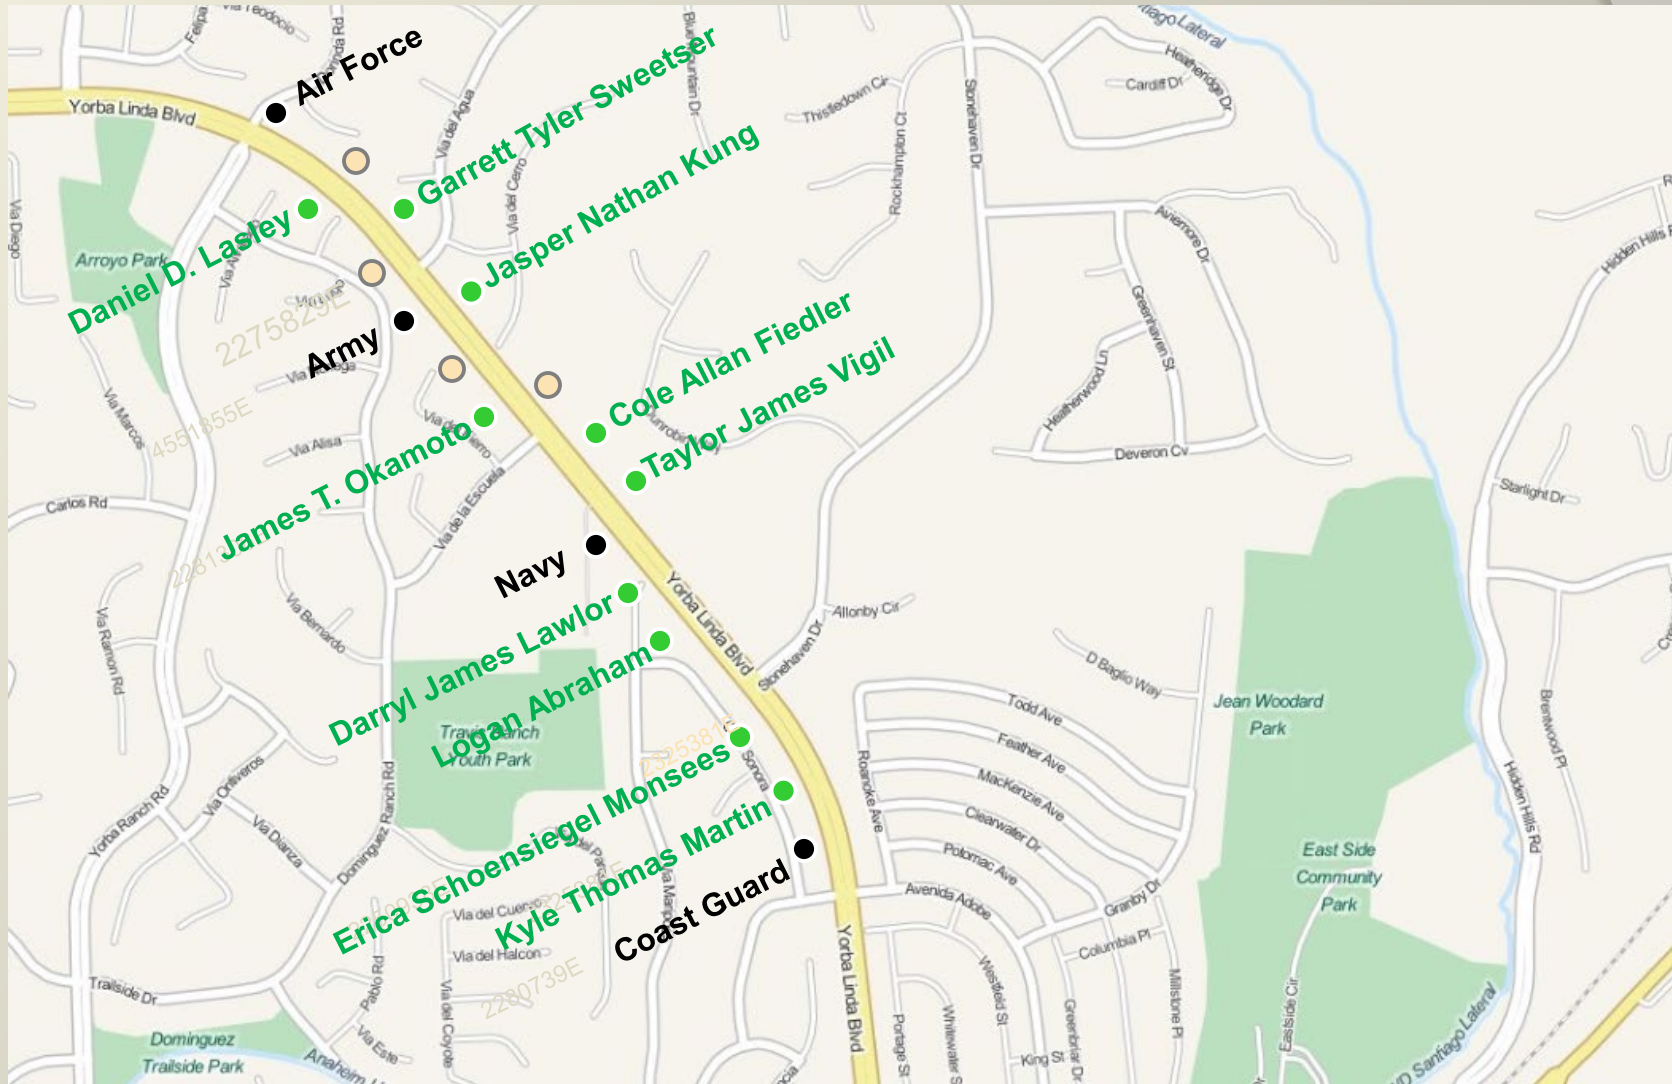

Valley View Avenue to Park Place

©2012 MapQuest - Portions ©2012 NAVTEQ, Intern

○ SCE poles with obstructed views (no banners on these poles)

Park Place to Ohio Street

Ohio Street to Fairmont Blvd

Fairmont Blvd to Village Center Drive

Yorba Ranch Road to Avenida Adobe

Avenida Adobe to Hidden Hills