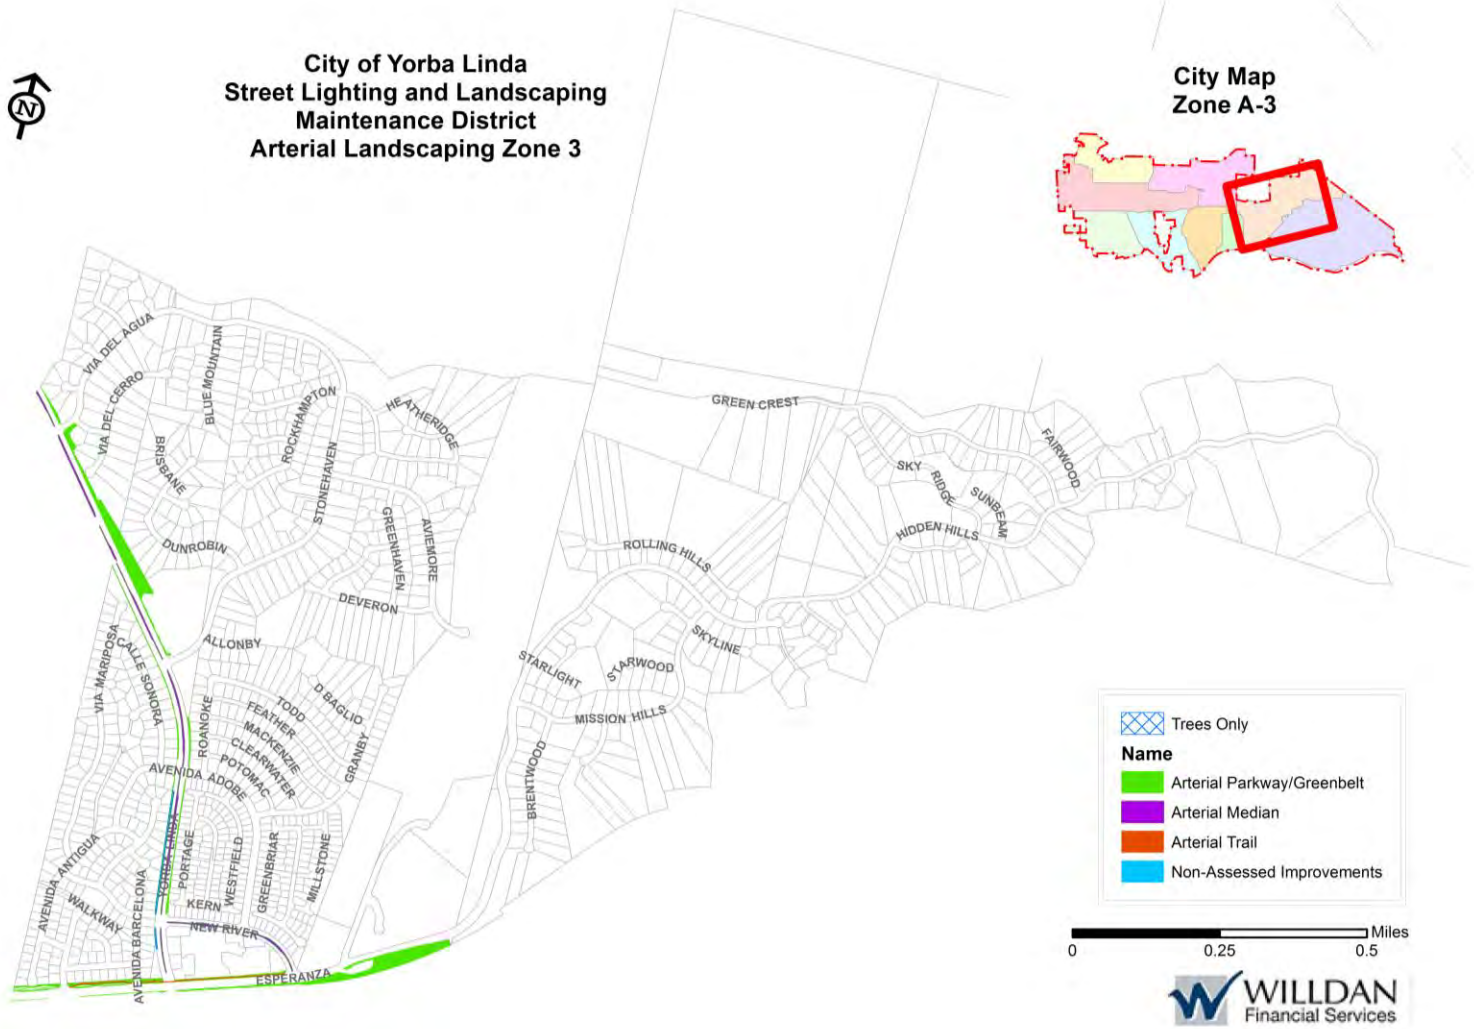

**City of Yorba Linda
 Street Lighting and Landscaping
 Maintenance District
 Arterial Landscaping Zone 2**

**City of Yorba Linda
 Street Lighting and Landscaping
 Maintenance District
 Arterial Landscaping Zone 3**

**City Map
 Zone A-3**

**City of Yorba Linda
 Street Lighting and Landscaping
 Maintenance District
 Arterial Landscaping Zone 4**

-  Trees Only
-  Arterial Parkway/Greenbelt
-  Arterial Median
-  Arterial Trail
-  Non-Assessed Improvements

**City of Yorba Linda
 Street Lighting and Landscaping
 Maintenance District
 Arterial Landscaping Zone 5**

**City of Yorba Linda
 Street Lighting and Landscaping
 Maintenance District
 Arterial Landscaping Zone 6**

**City of Yorba Linda
 Street Lighting and Landscaping
 Maintenance District
 Arterial Landscaping Zone 9**

-  Trees Only
-  Arterial Parkway/Greenbelt
-  Arterial Median
-  Arterial Trail
-  Non-Assessed Improvements