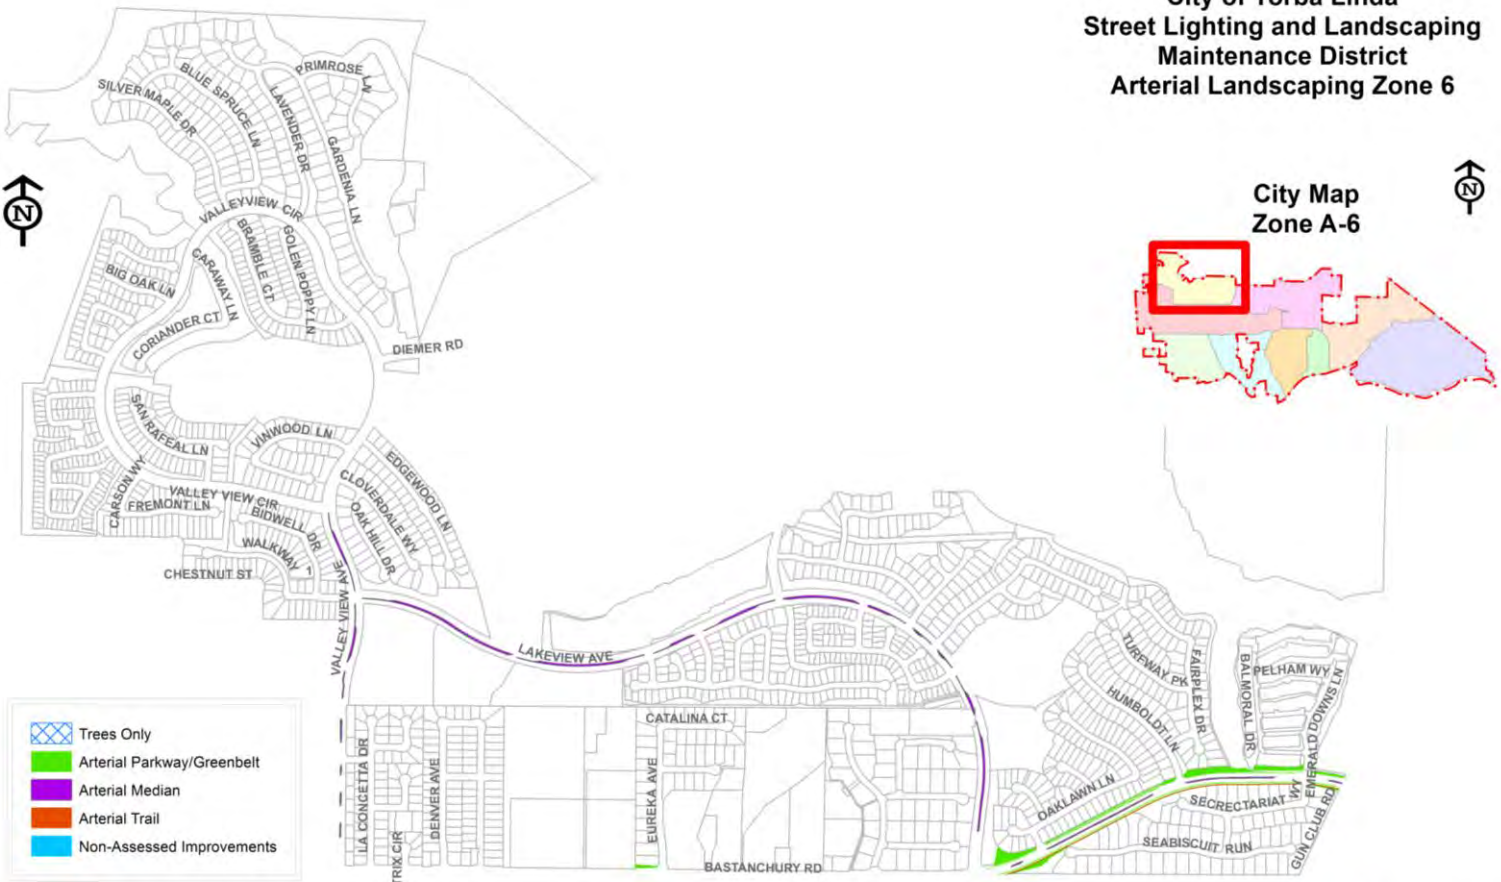

**City of Yorba Linda
 Street Lighting and Landscaping
 Maintenance District
 Arterial Landscaping Zone 2**

**City of Yorba Linda
 Street Lighting and Landscaping
 Maintenance District
 Arterial Landscaping Zone 3**

**City Map
 Zone A-3**

**City of Yorba Linda
 Street Lighting and Landscaping
 Maintenance District
 Arterial Landscaping Zone 4**

-  Trees Only
-  Arterial Parkway/Greenbelt
-  Arterial Median
-  Arterial Trail
-  Non-Assessed Improvements

**City of Yorba Linda
 Street Lighting and Landscaping
 Maintenance District
 Arterial Landscaping Zone 5**

**City of Yorba Linda
 Street Lighting and Landscaping
 Maintenance District
 Arterial Landscaping Zone 6**

**City of Yorba Linda
 Street Lighting and Landscaping
 Maintenance District
 Arterial Landscaping Zone 7**

**City of Yorba Linda
 Street Lighting and Landscaping
 Maintenance District
 Arterial Landscaping Zone 8**